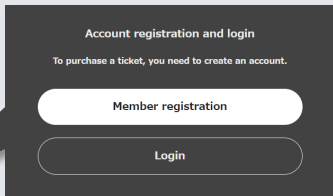

Purchasing Online Tickets

<https://online.anime-japan.jp/s/ajen/>

To watch the AJ Stages and AJ Studio programs, please purchase an online ticket by completing the following instructions.

***This online ticket is not required to view programs from the individual exhibitors.**

1 Please register

Make an account via account registration.

2 Register your email address

Enter your email address.
Agree to the Terms of Use and click the Send button.

Email address

Agree to the Terms of Use