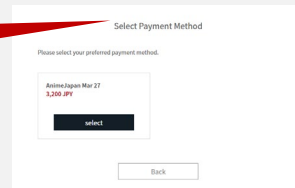

Click the Send button

3 Register your profile

An email will be sent to your registered address.
[Click on the URL](#) provided and register your profile.

Click to register

Account registration complete!

After creating your account, you can purchase online viewing tickets.

4 Choose ticket (date)

Select the ticket you wish to purchase.

5 Choose payment method

Credit Card

Accepted Credit Cards

JCB, MasterCard, VISA, Diners, American Express

Online viewing ticket purchased!

After logging in, the available viewing date will be activated.
You will be able to watch the contents on the day of the live stream. Please wait until the streaming day.